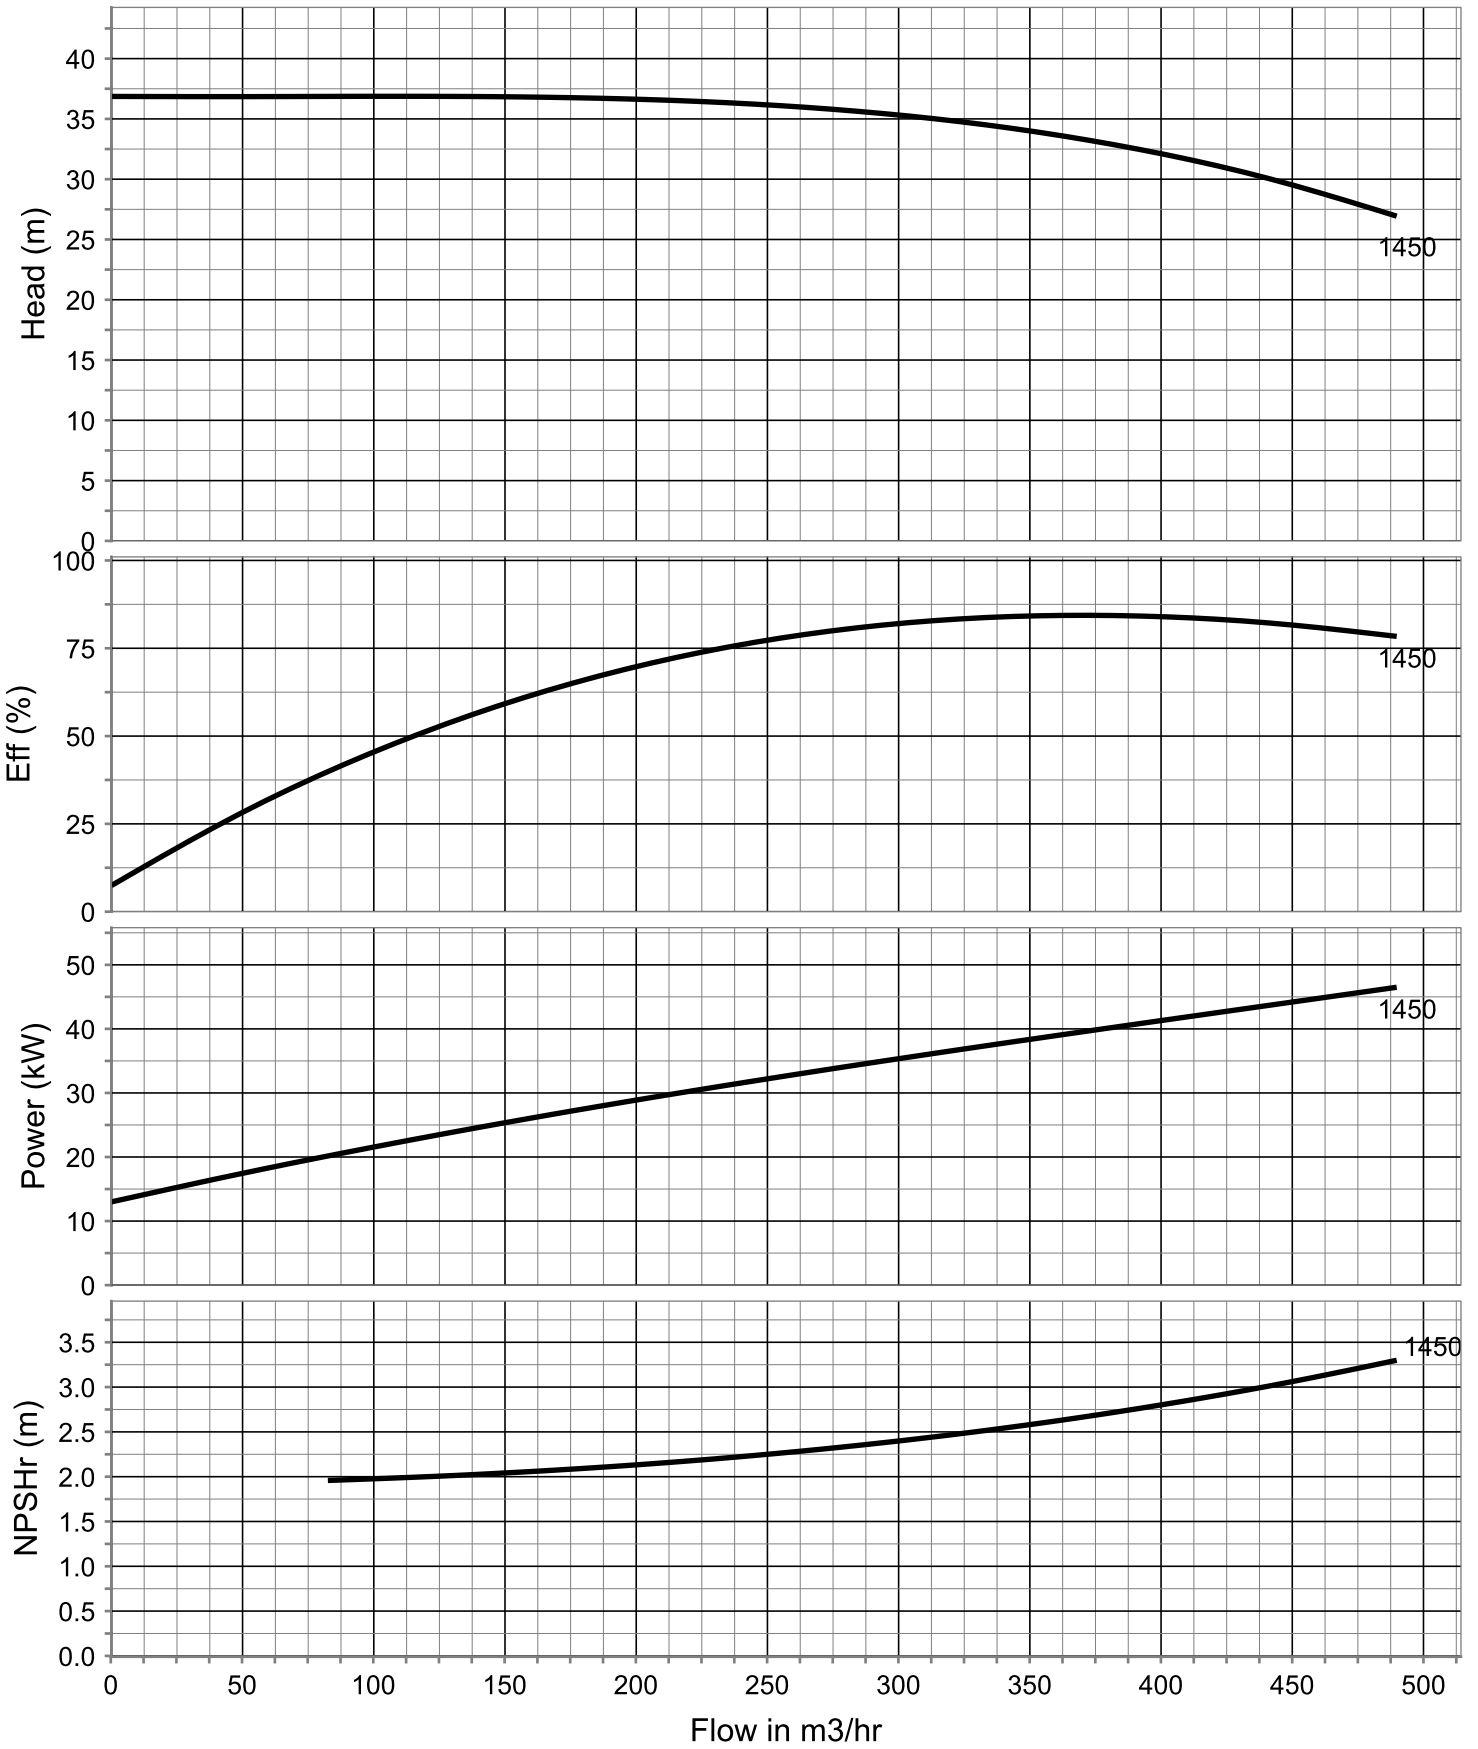

Impeller Dia : 329.0 mm , Stage : 1

Pump Model	NL 150-315	Reference CurveNo	NL 150-315_50_4_A_R01
Stage Type	Single	Mounting	Horizontal
Min Stage	1	Suction	200 mm
Max Stage	1	Discharge	150 mm