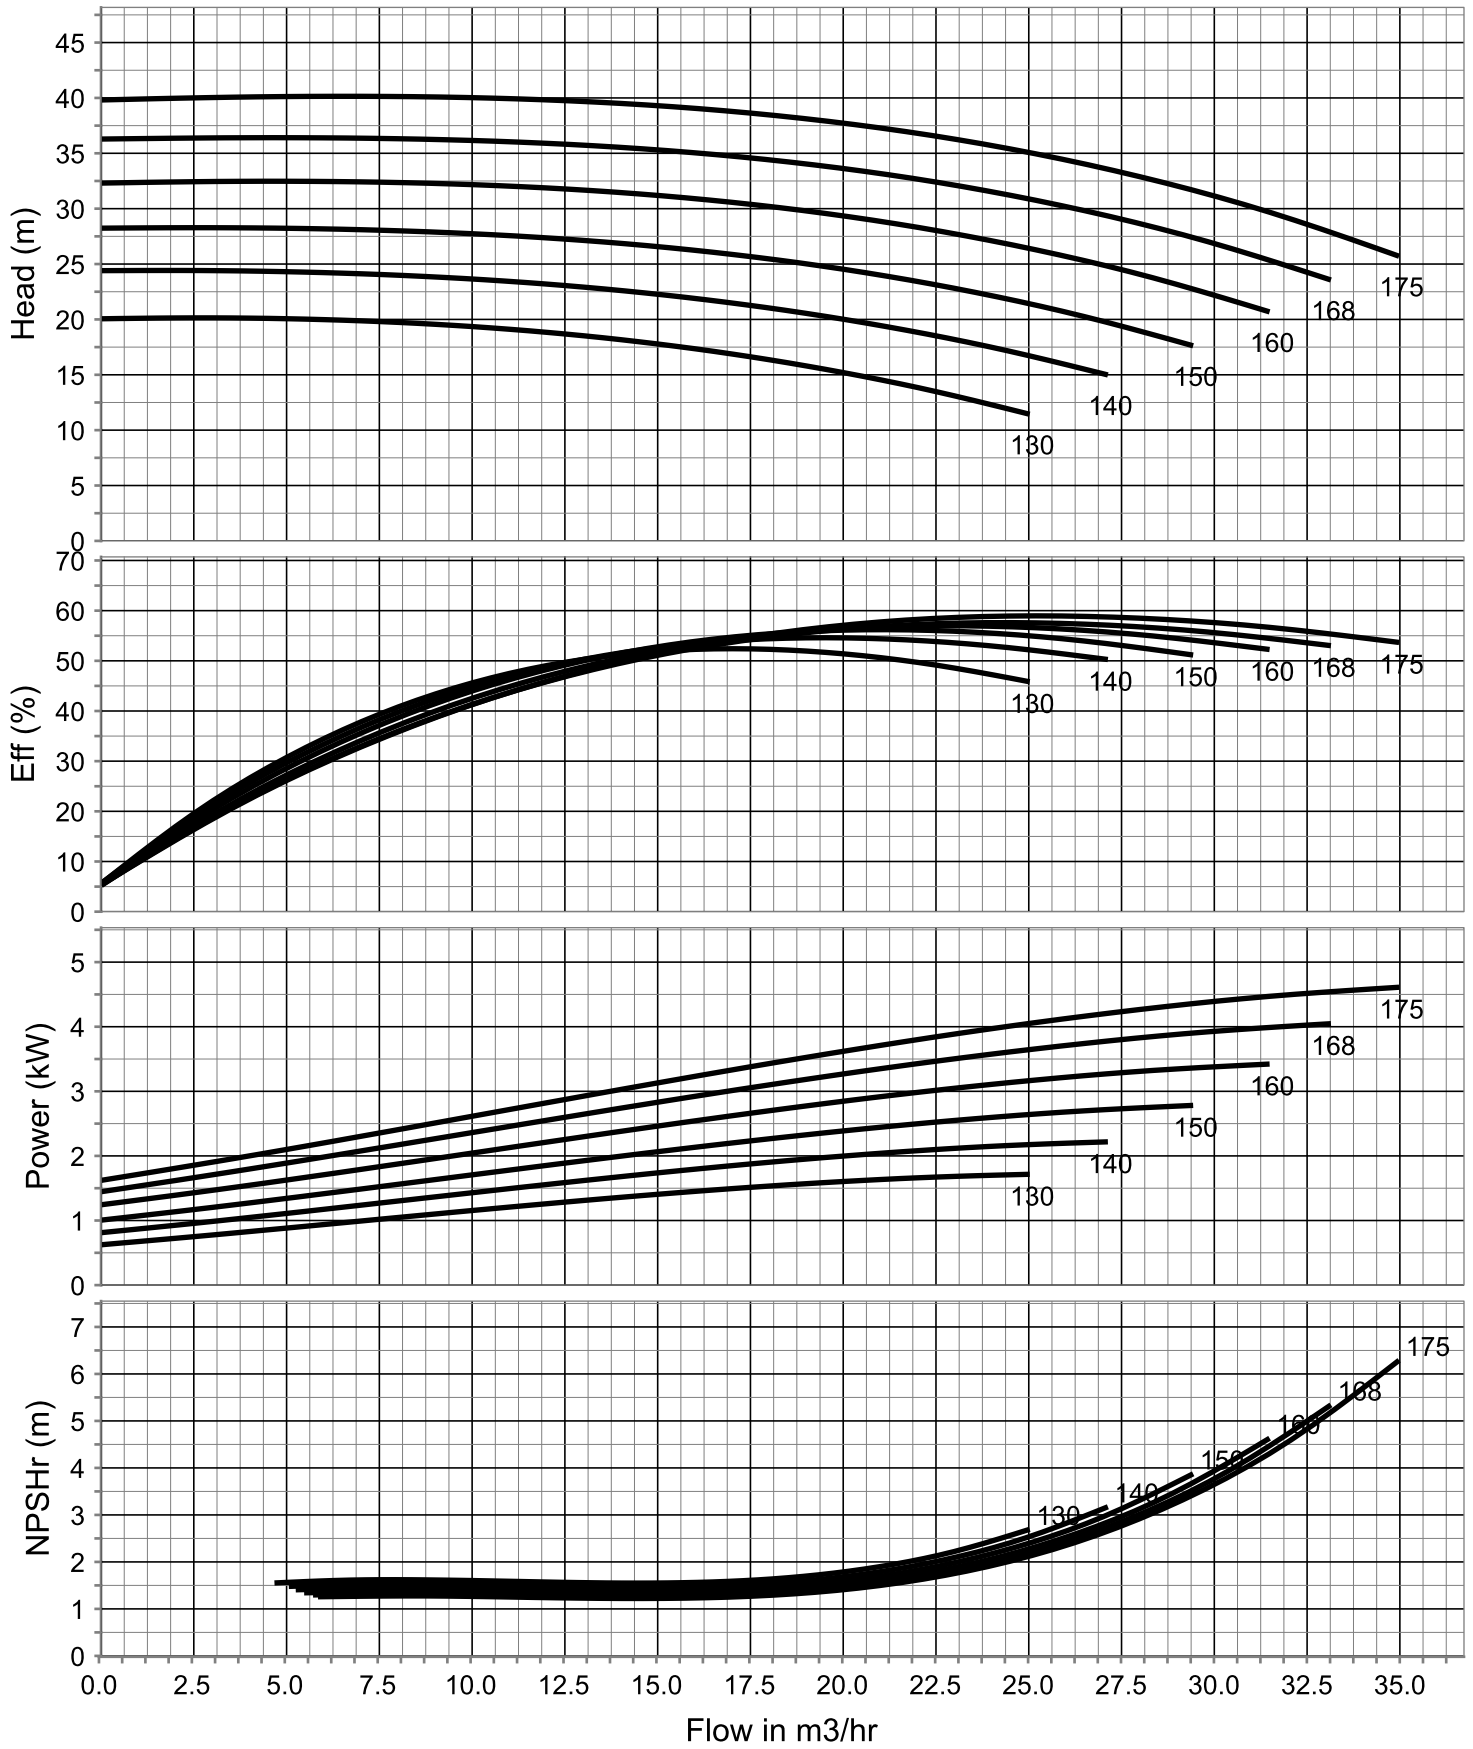

Speed : 2900 RPM , Stage : 1

Pump Model	NL 32-160B	Reference CurveNo	NL 32-160B_50_2_A_R01
Stage Type	Single	Mounting	Horizontal
Min Stage	1	Suction	50 mm
Max Stage	1	Discharge	32 mm