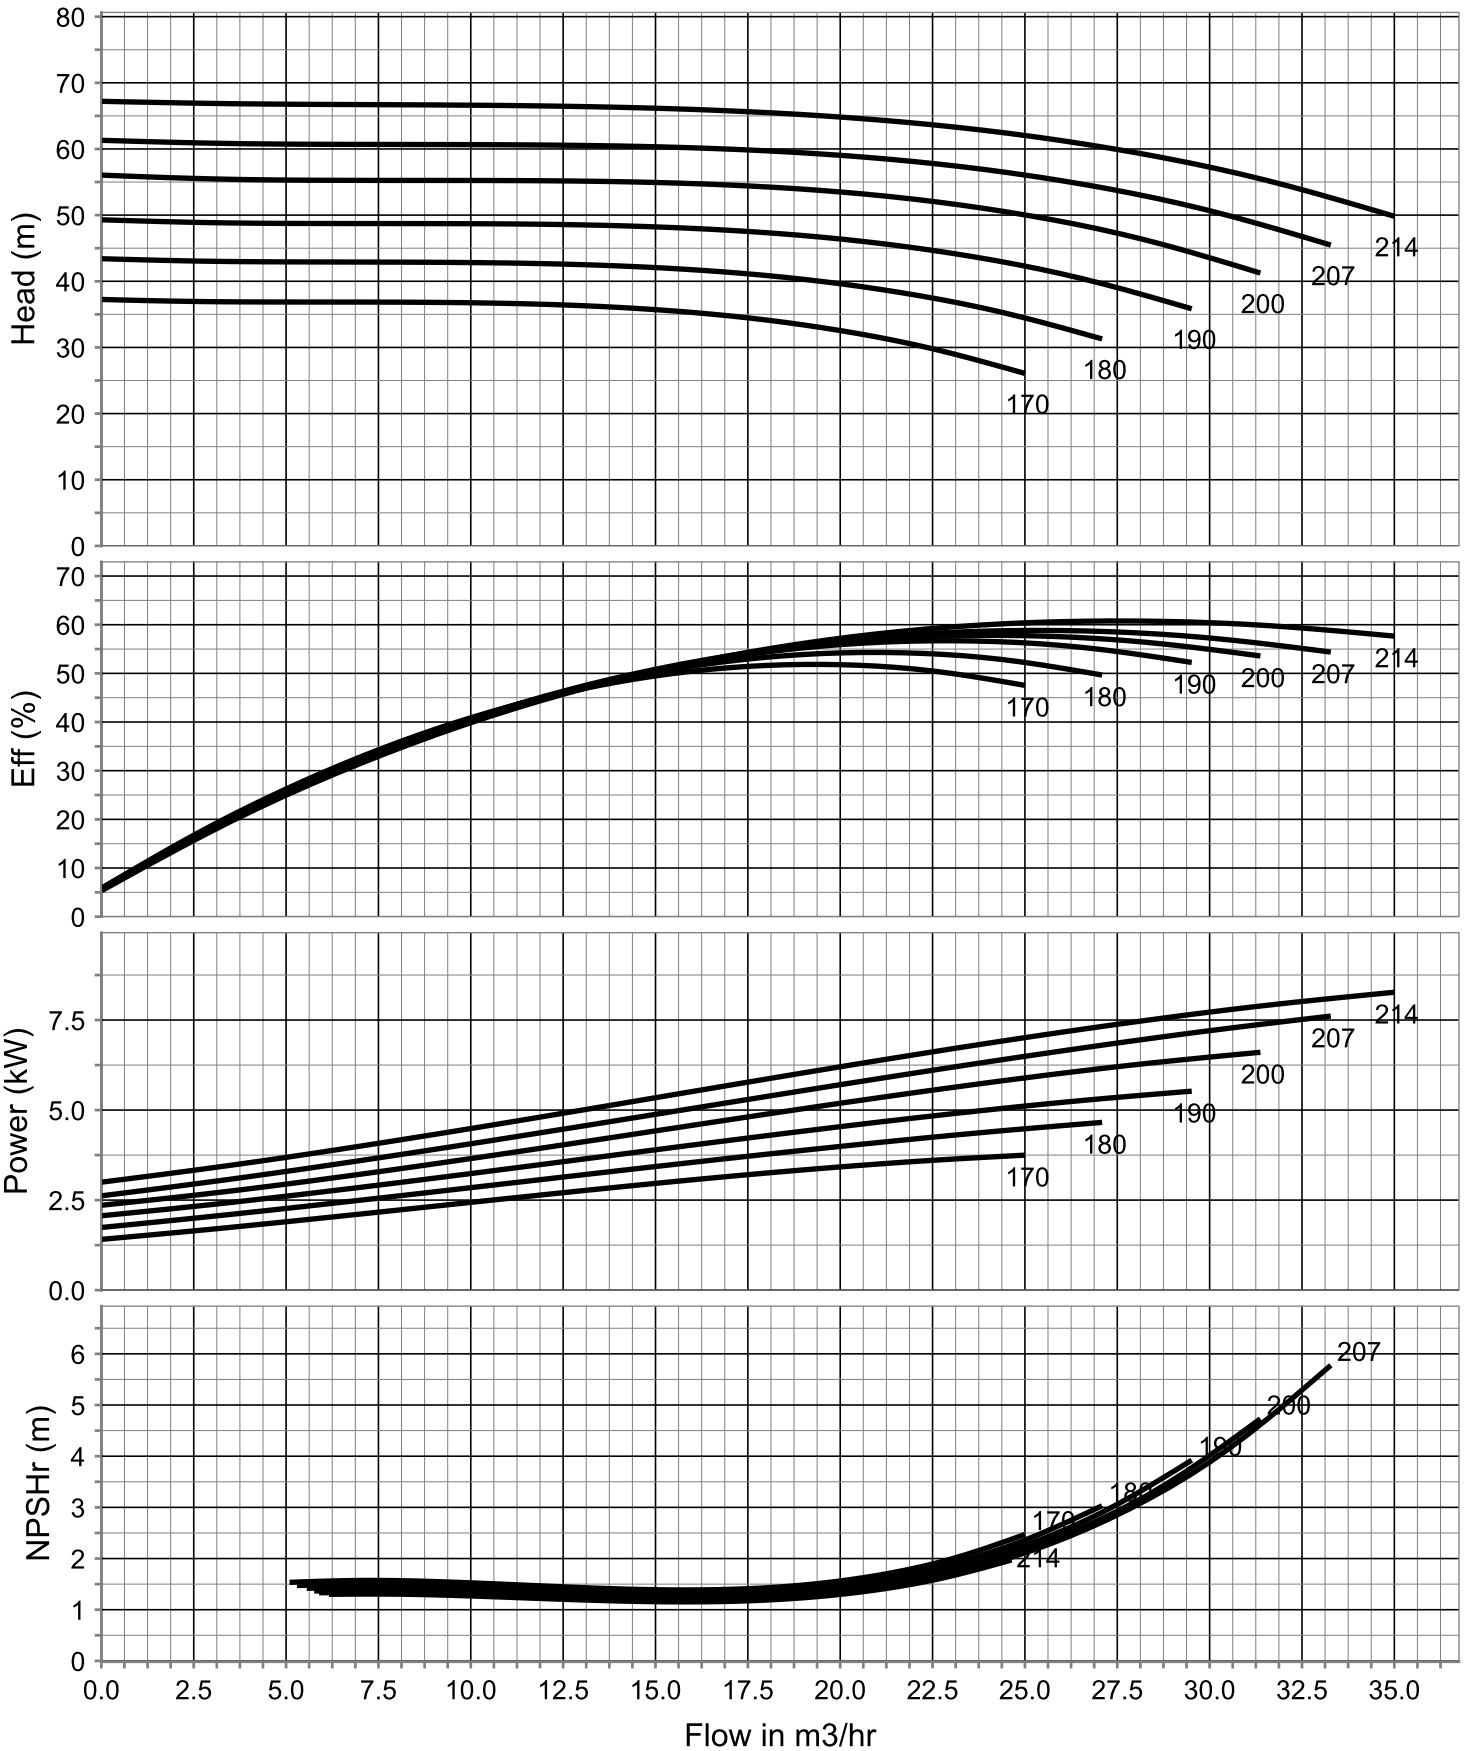

Speed : 2900 RPM , Stage : 1

Pump Model	NL 32-200B	Reference CurveNo	NL 32-200B_50_2_A_R01
Stage Type	Single	Mounting	Horizontal
Min Stage	1	Suction	50 mm
Max Stage	1	Discharge	32 mm