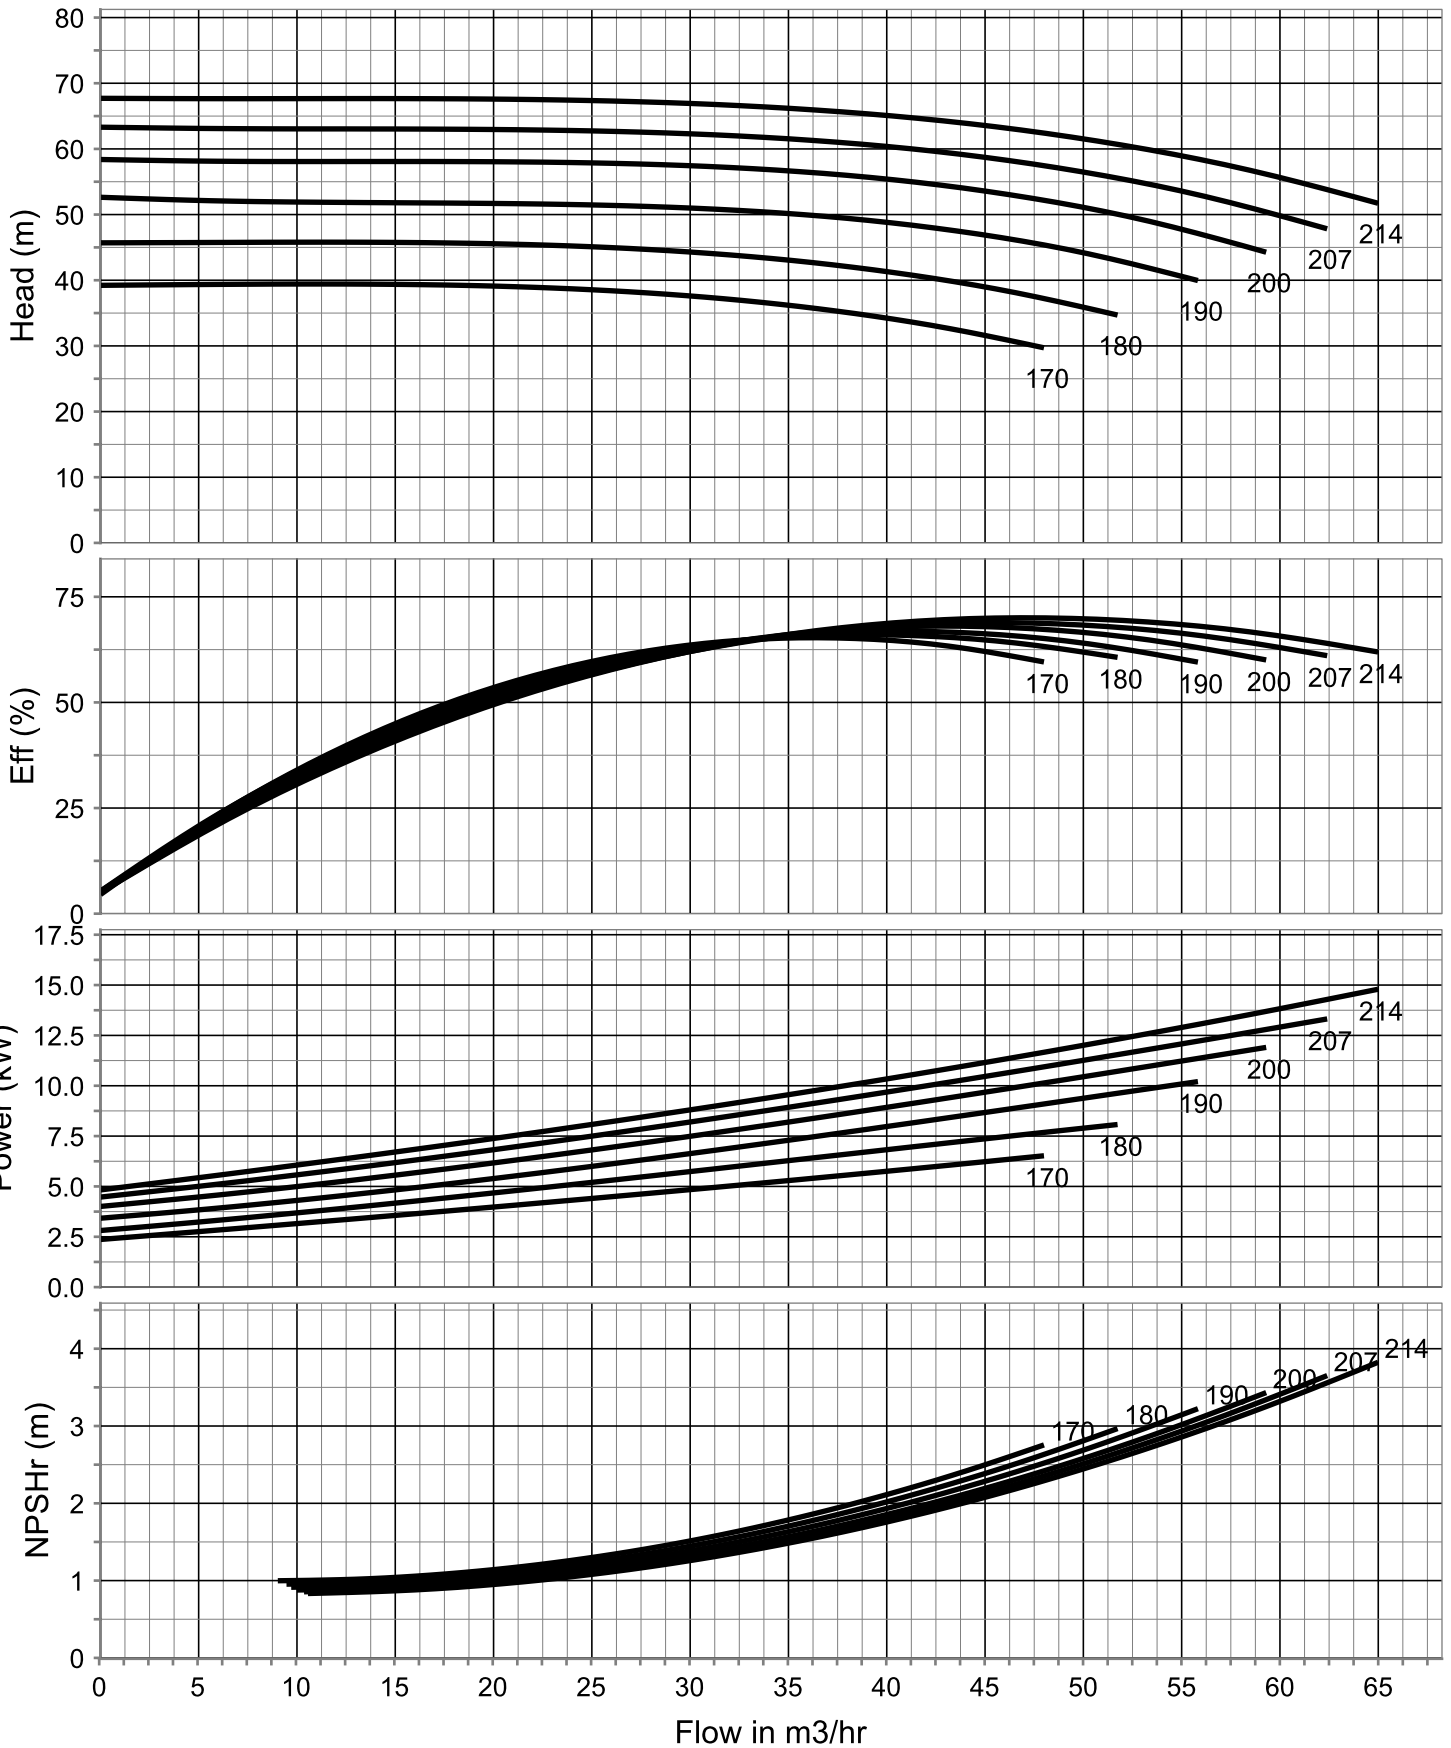

Speed : 2900 RPM , Stage : 1

Pump Model	NL 40-200	Reference CurveNo	NL 40-200_50_2_A_R01
Stage Type	Single	Mounting	Horizontal
Min Stage	1	Suction	65 mm
Max Stage	1	Discharge	40 mm