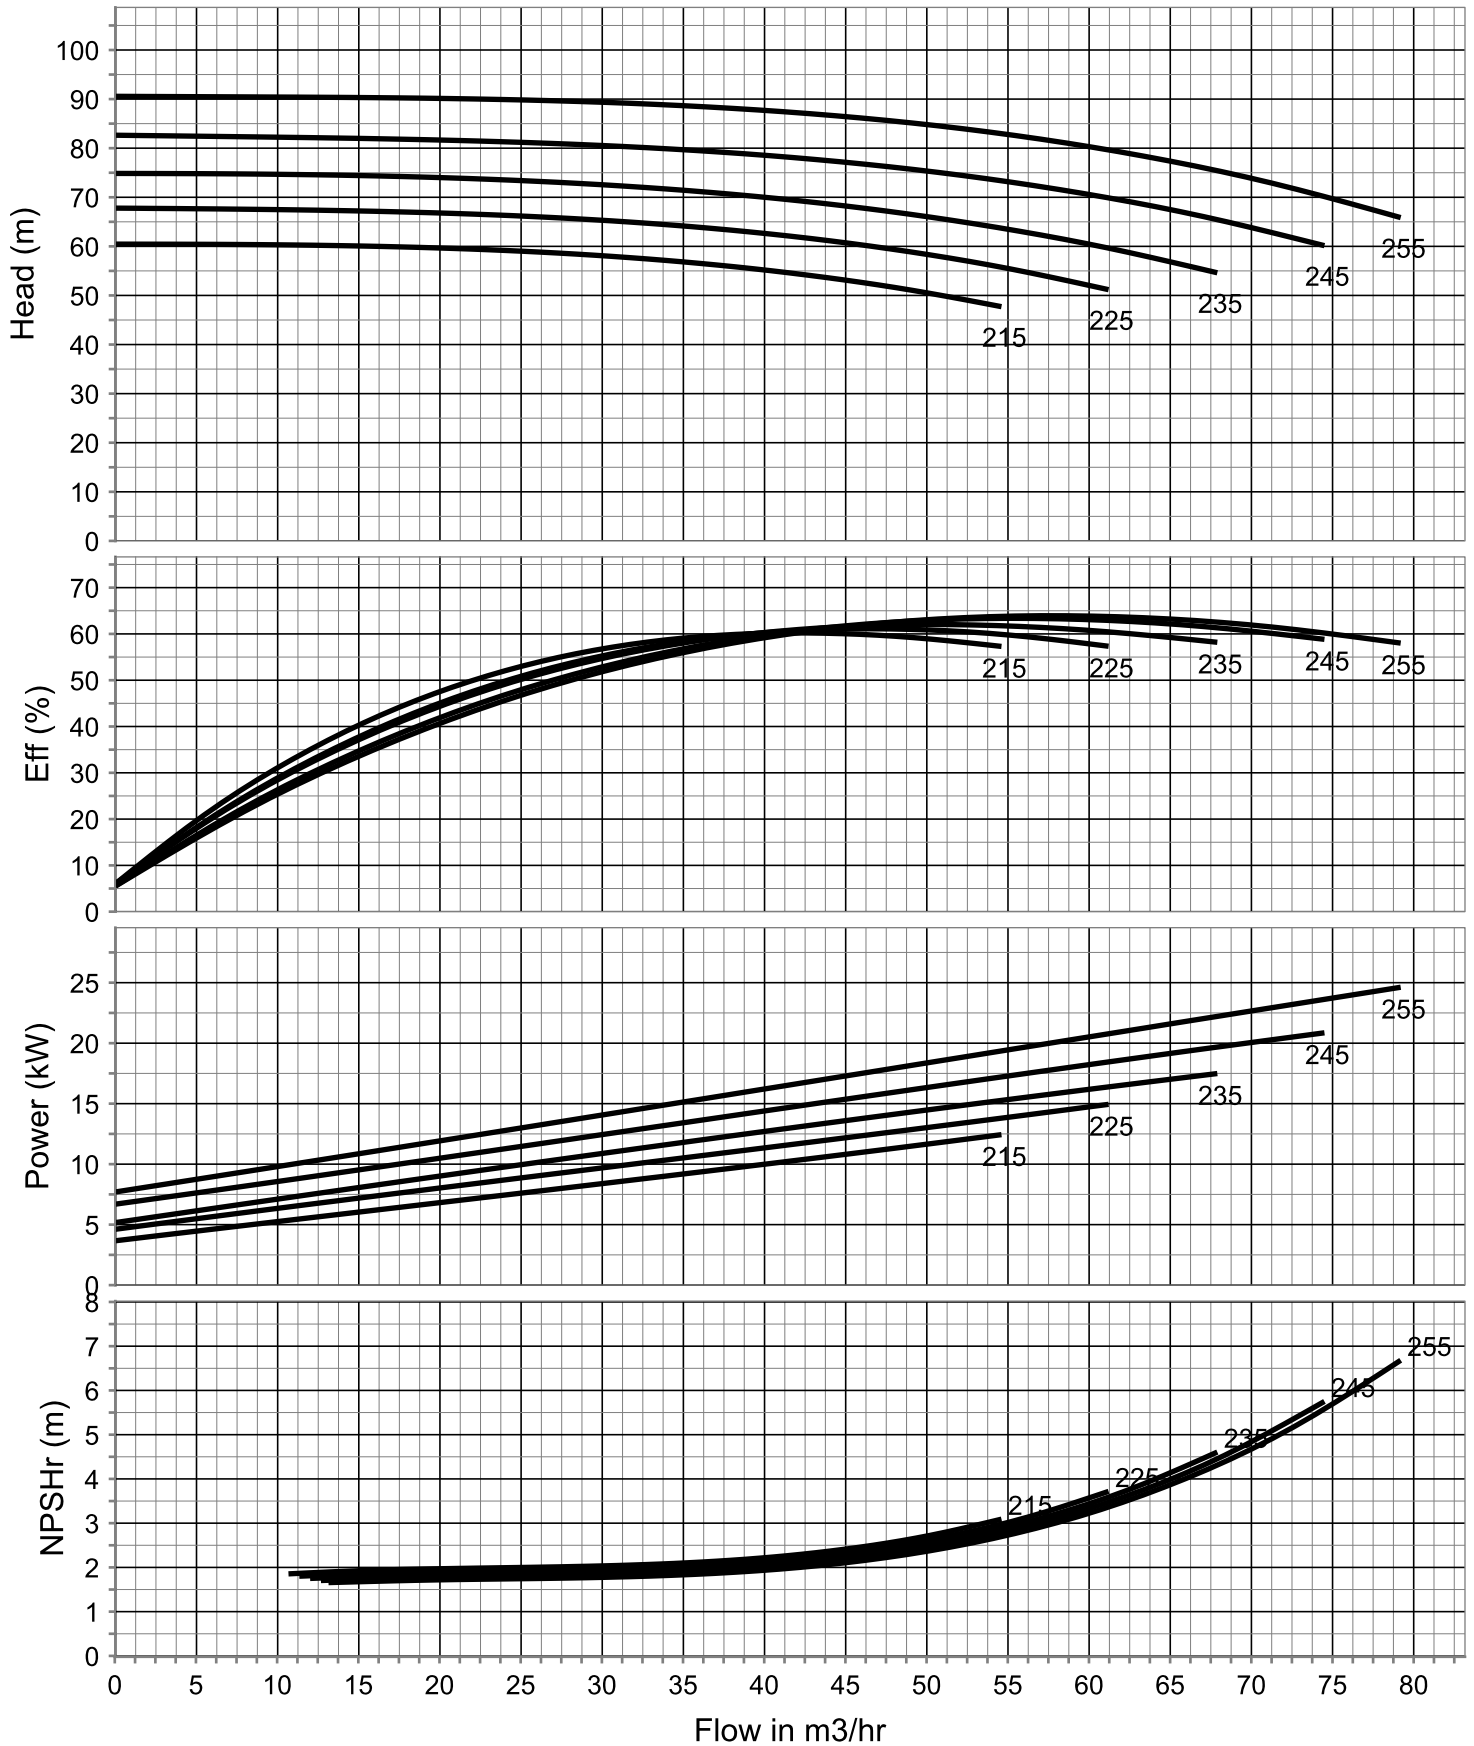

Speed : 2900 RPM , Stage : 1

Pump Model	NL 50-250	Reference CurveNo	NL 50-250_50_2_A_R01
Stage Type	Single	Mounting	Horizontal
Min Stage	1	Suction	65 mm
Max Stage	1	Discharge	50 mm