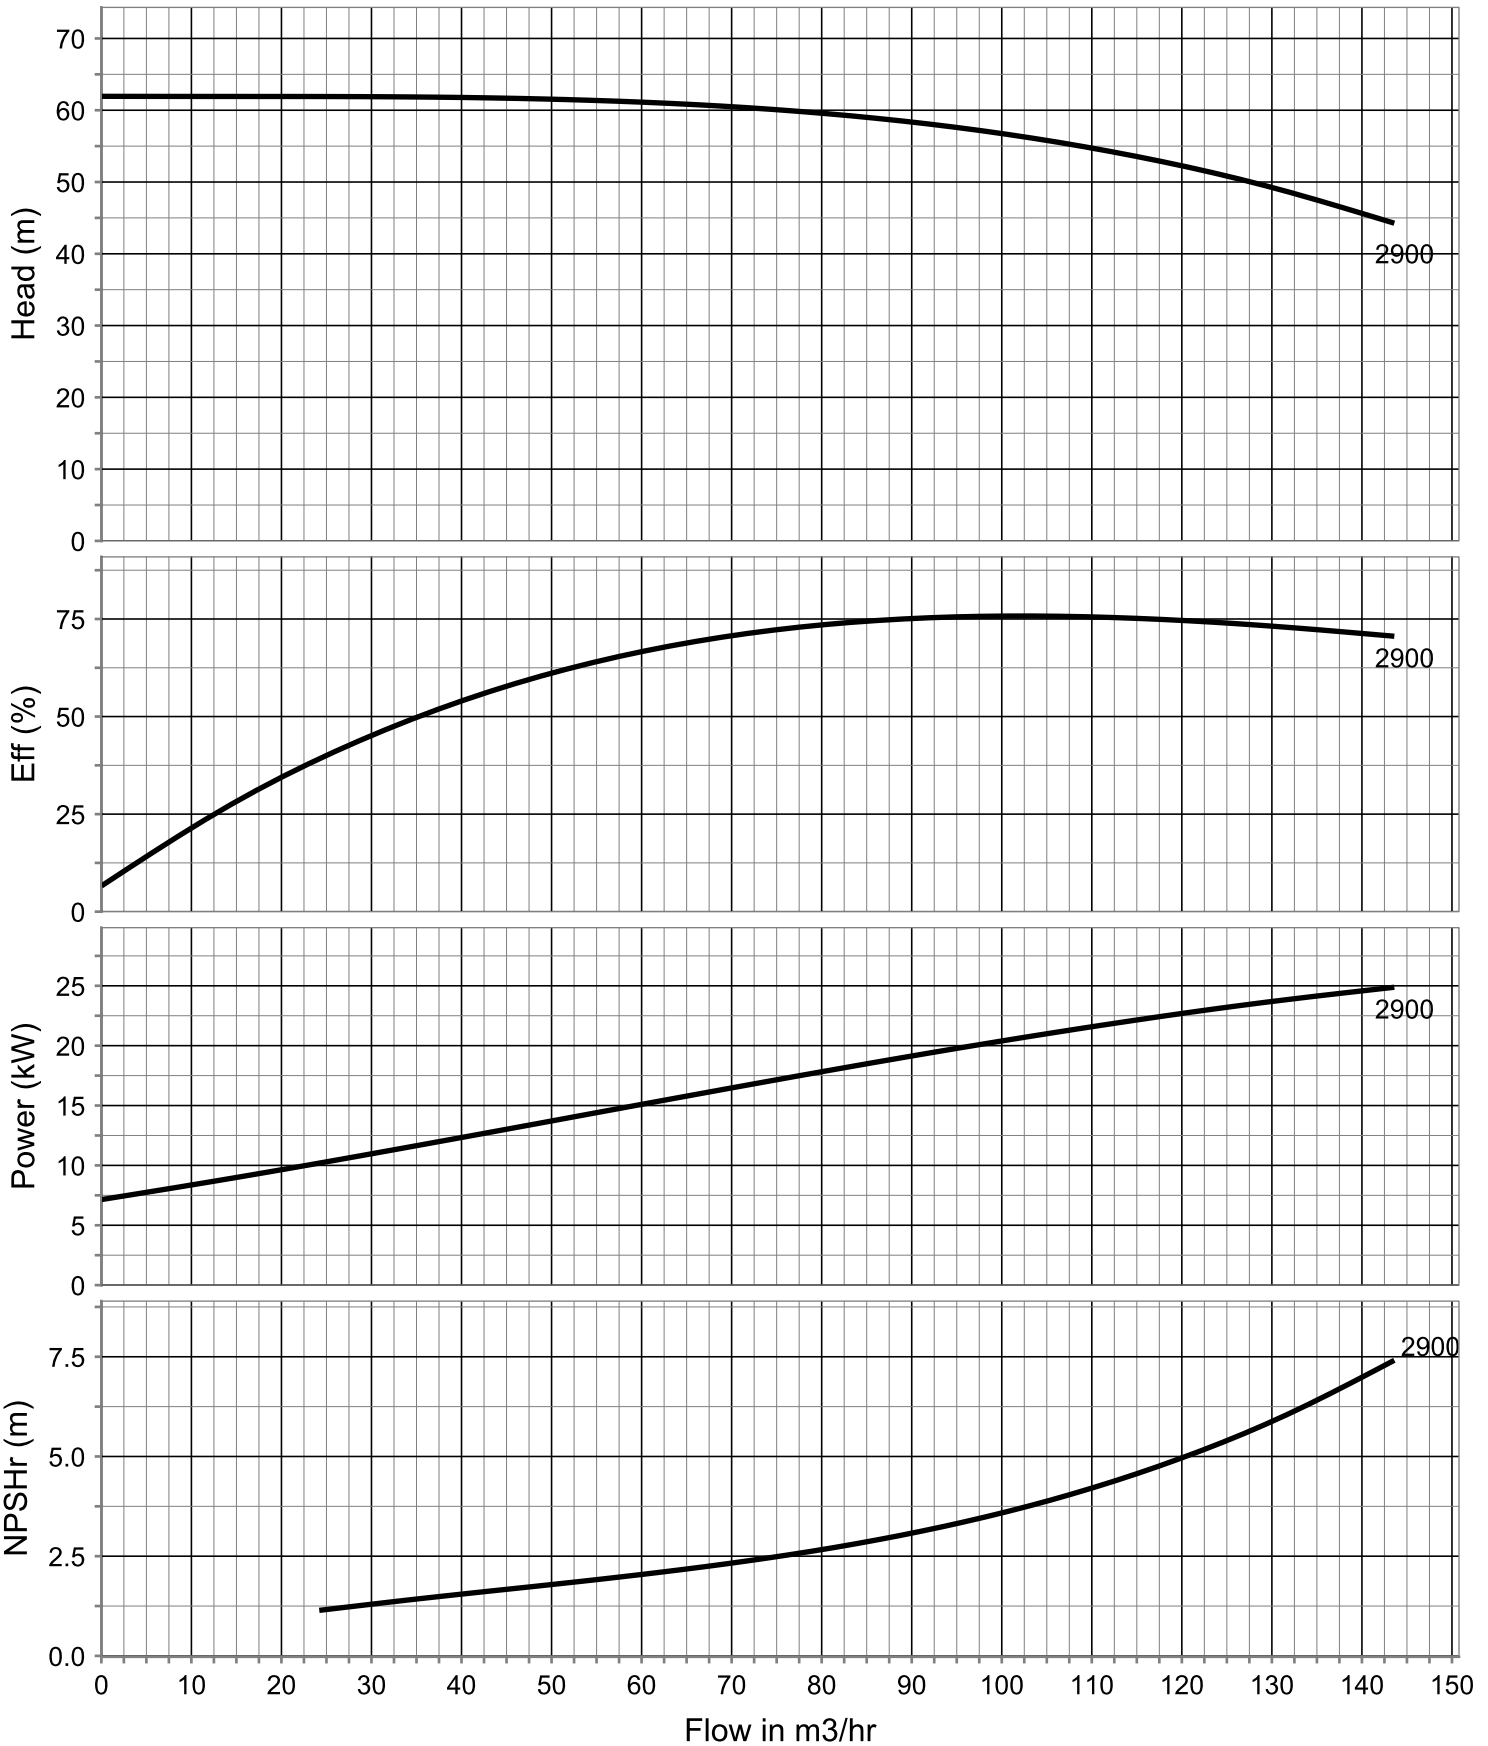

Impeller Dia : 214.0 mm , Stage : 1

Pump Model	NL 65-200	Reference CurveNo	NL 65-200_50_2_A_R01
Stage Type	Single	Mounting	Horizontal
Min Stage	1	Suction	80 mm
Max Stage	1	Discharge	65 mm