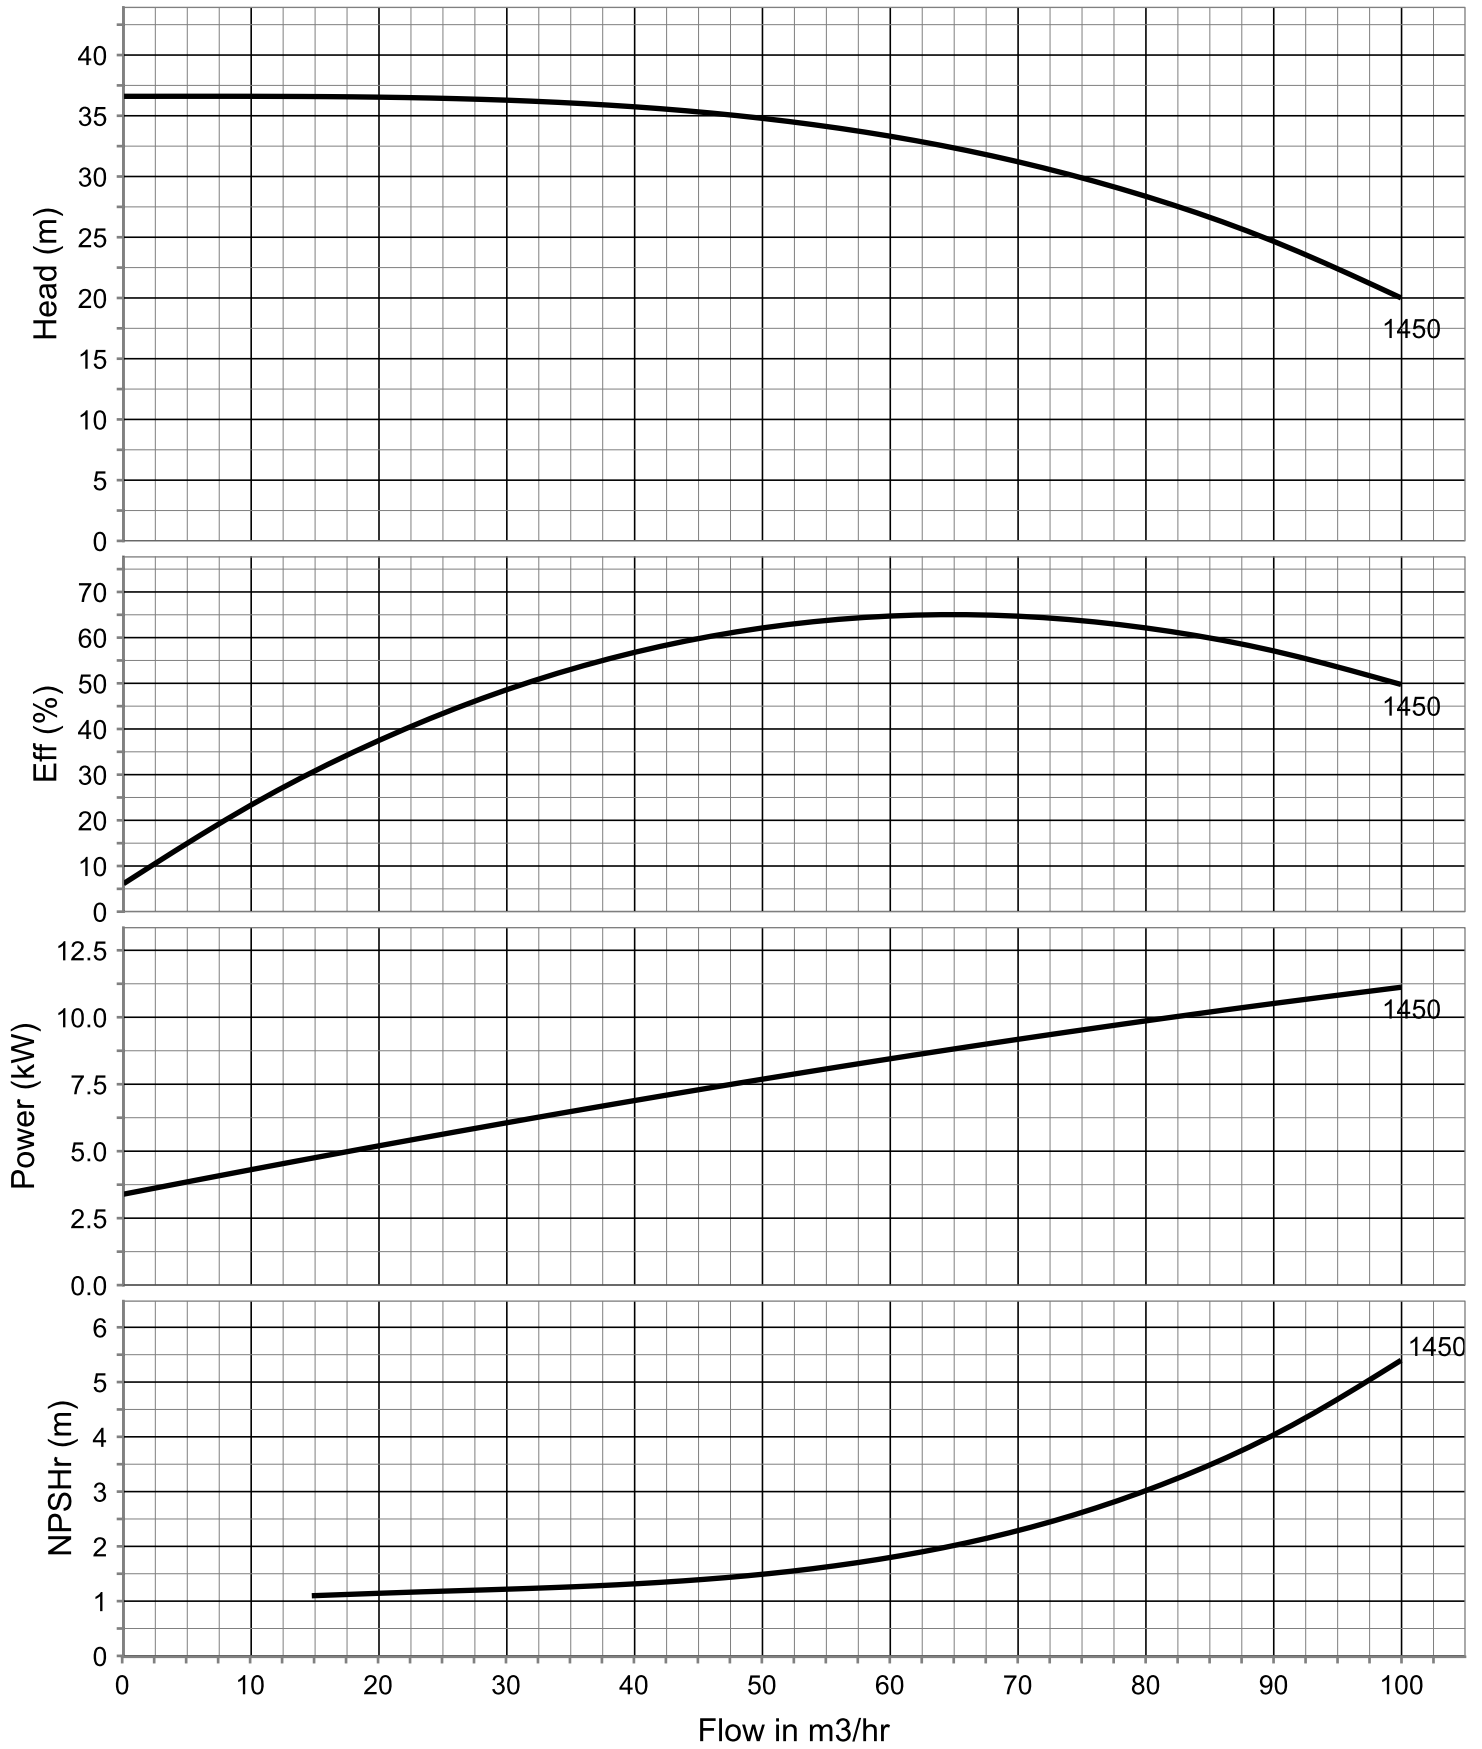

Impeller Dia : 325.0 mm , Stage : 1

Pump Model	NL 65-315	Reference CurveNo	NL 65-315_50_4_A_R01
Stage Type	Single	Mounting	Horizontal
Min Stage	1	Suction	80 mm
Max Stage	1	Discharge	65 mm